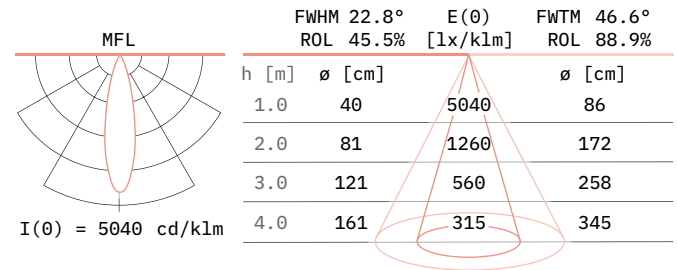

Technical data

Information	Values
Connection data	220-240 V, 50/60 Hz (110-277 V on request)
Weight	approx. 0.3 kg
Colour tolerance	3SDCM (MacAdam)
Lumen maintenance	L80/B10 ≥ 50,000h, Ta 25 °C L90/B50 ≥ 50,000h, Ta 25 °C
Failure rate	C0/B10 ≥ 50,000h, Ta 25 °C
Photobiological safety	RG1
Number per circuit breaker B 16A	50
Protection class	2
Type of protection	IP20
Certification mark	ENEC / CB

Optional accessories

Product	Option
Interchangeable reflector	SP, MFL, FL
Glasses	Safety glas Safety glas (anti-glare) Ribbed glass (oval light image)
Glare reduction	Blendschute Honeycomb grid, black