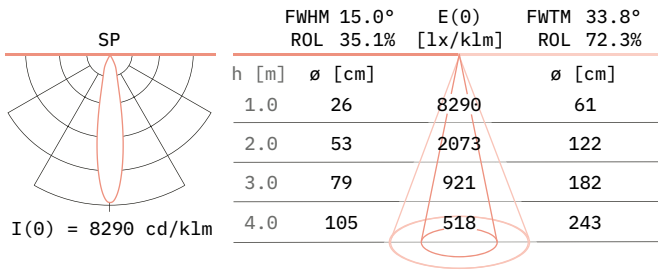

Technical data

Information	Values
Connection data	220-240 V, 50/60 Hz (110-277 V on request)
Weight	approx. 0.3 kg
Colour tolerance	3SDCM (MacAdam)
Lumen maintenance	L80/B10 ≥ 50,000h, Ta 25 °C L90/B50 ≥ 50,000h, Ta 25 °C
Failure rate	C0/B10 ≥ 50,000h, Ta 25 °C
Photobiological safety	RG1
Number per circuit breaker B 16A	50
Protection class	2
Type of protection	IP20
Certification mark	ENEC / CB

Optional accessories

Product	Option
Interchangeable reflector	SP, MFL, FL
Glasses	Safety glas Safety glas (anti-glare) Ribbed glass (oval light image)
Glare reduction	Blendschute Honeycomb grid, black