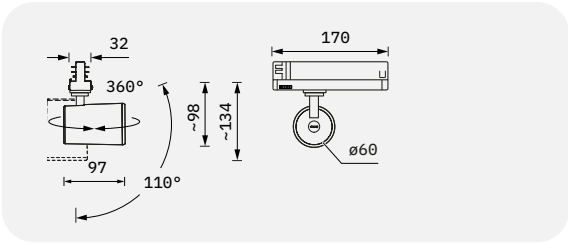

Iqona IST

- Lighting technology LED
 - Tool-less mounting with track adapter for three-circuit track or ceiling mounting (Global or Stucchi)
 - Floor and wall mounting not permitted
 - Turning and tilting (360°/110°)
 - With integral reflector SP, MFL or FL
 - Supply unit included
 - Version with DALI or Casambi on request
- Colours: white, anthracite, silver on request

Maximum possible, optionally available connected load: 24 W.
According to IEC 62722-1 the given rated values of the total luminous flux and of the electric power must not deviate by more than 10%. The values apply to the luminaire with MFL reflector, in the case of the SP/FL reflectors the values can

deviate +/- 5%. The photometric values are standard values and refer to the entire luminaire. Other light qualities on request to info@ansorg.com. This product contains two light sources of energy efficiency class D (830), E (927/930) or F (N27).

Technical data

Information	Values
Connection data	220-240 V, 50/60 Hz (110-277 V on request)
Weight	approx. 0.3 kg
Colour tolerance	3SDCM (MacAdam)
Lumen maintenance	L80/B10 ≥ 50,000h, Ta 25 °C L90/B50 ≥ 50,000h, Ta 25 °C
Failure rate	C0/B10 ≥ 50,000h, Ta 25 °C
Photobiological safety	RG1
Number per circuit breaker B 16A	50
Protection class	2
Type of protection	IP20
Certification mark	ENEC / CB