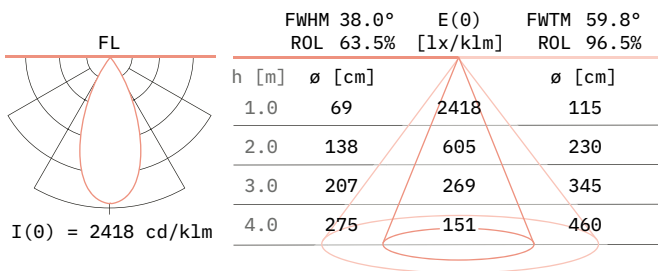

Technical data

Information	Values
Connection data	220-240 V, 50/60 Hz (110-277 V on request)
Weight	approx. 0.3 kg
Colour tolerance	3SDCM (MacAdam)
Lumen maintenance	L80/B10 ≥ 50,000h, Ta 25 °C L90/B50 ≥ 50,000h, Ta 25 °C
Failure rate	C0/B10 ≥ 50,000h, Ta 25 °C
Photobiological safety	RG1
Number per circuit breaker B 16A	50
Protection class	2
Type of protection	IP20
Certification mark	ENEC / CB

Optional accessories

Product	Option
Interchangeable reflector	SP, MFL, FL
Glasses	Safety glas Safety glas (anti-glare) Ribbed glass (oval light image)
Glare reduction	Blendschute Honeycomb grid, black