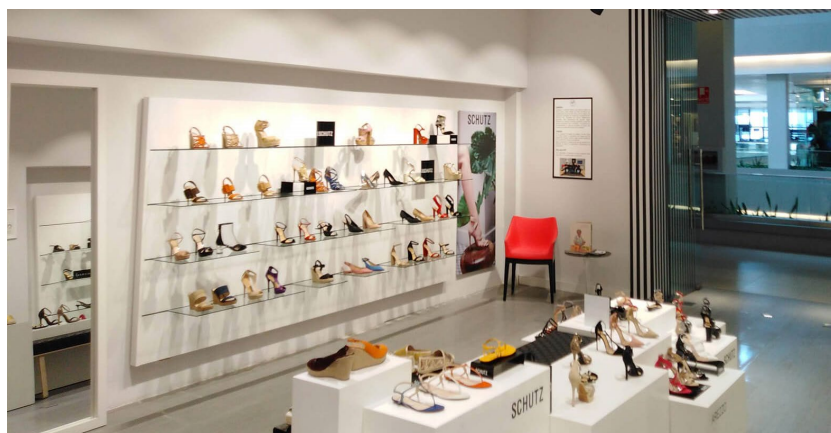

Up, Panama

Fashion

City:
Panama City

Sales area:
60 m²

Client:
Up

Lighting Design:
VIDISPLAY Panama

Products:
Coray CMR, Coray CXR, Suno TLS

Energy consumption:
11.7 W/m²

Architect:
VIDISPLAY Panama

Interior design:
VIDISPLAY Panama

Shop fitter:
VIDISPLAY Panama

Photographer:
JP Schuby

Up, Panama City