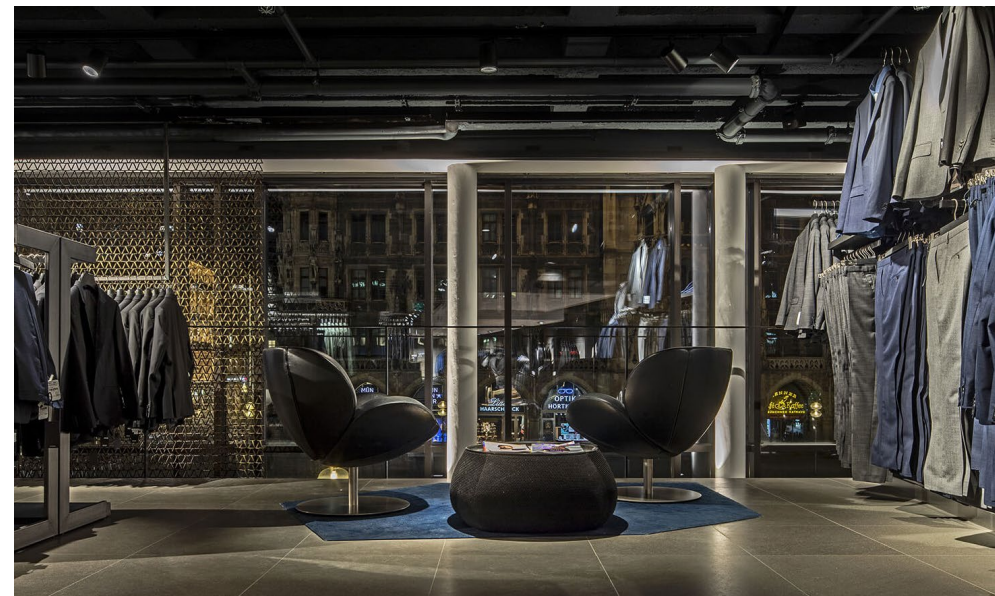

## Fashion

**City:**  
Munich

**Sales area:**  
1300 m<sup>2</sup>

**Client:**  
Wormland

**Products:**  
Kono KTM, Suno TLS, Bit BMR, Coray CMN, Coray CMR

**Photographer:**  
Boris Golz, Arnsberg

Wormland, Munich