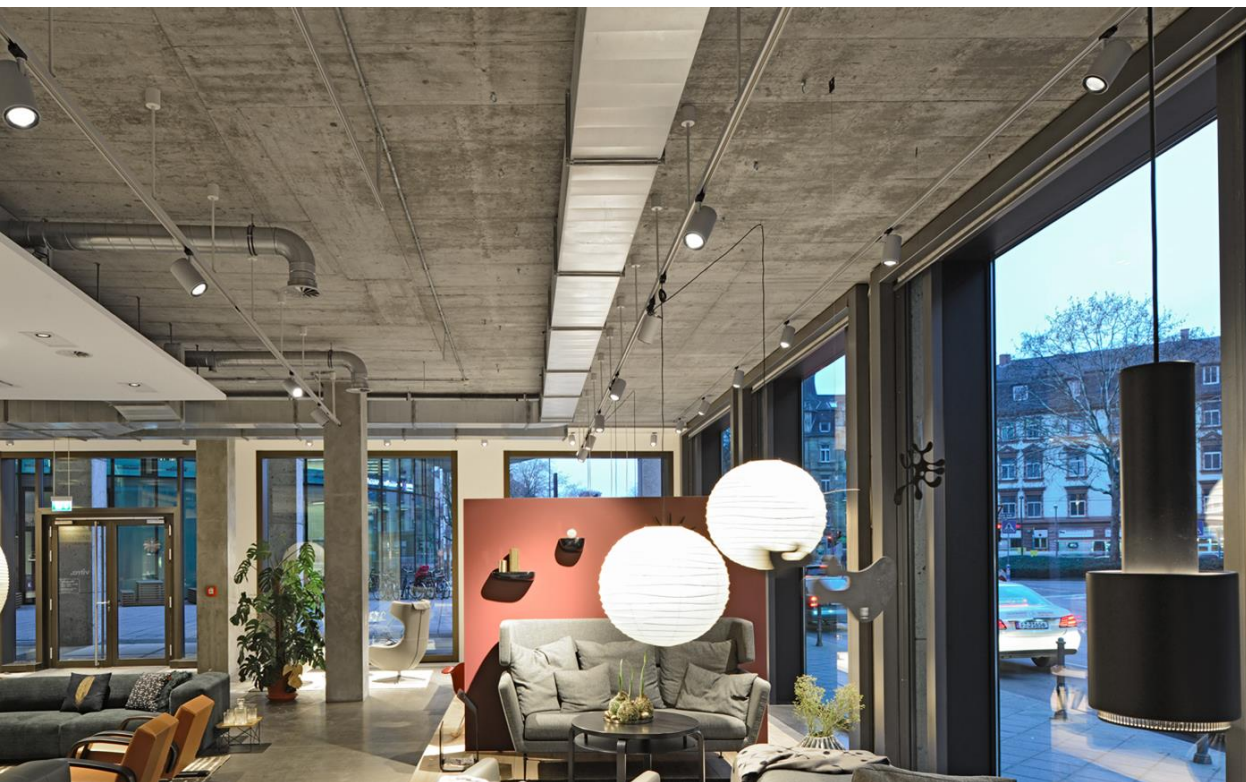

Vitra Showroom,
Frankfurt