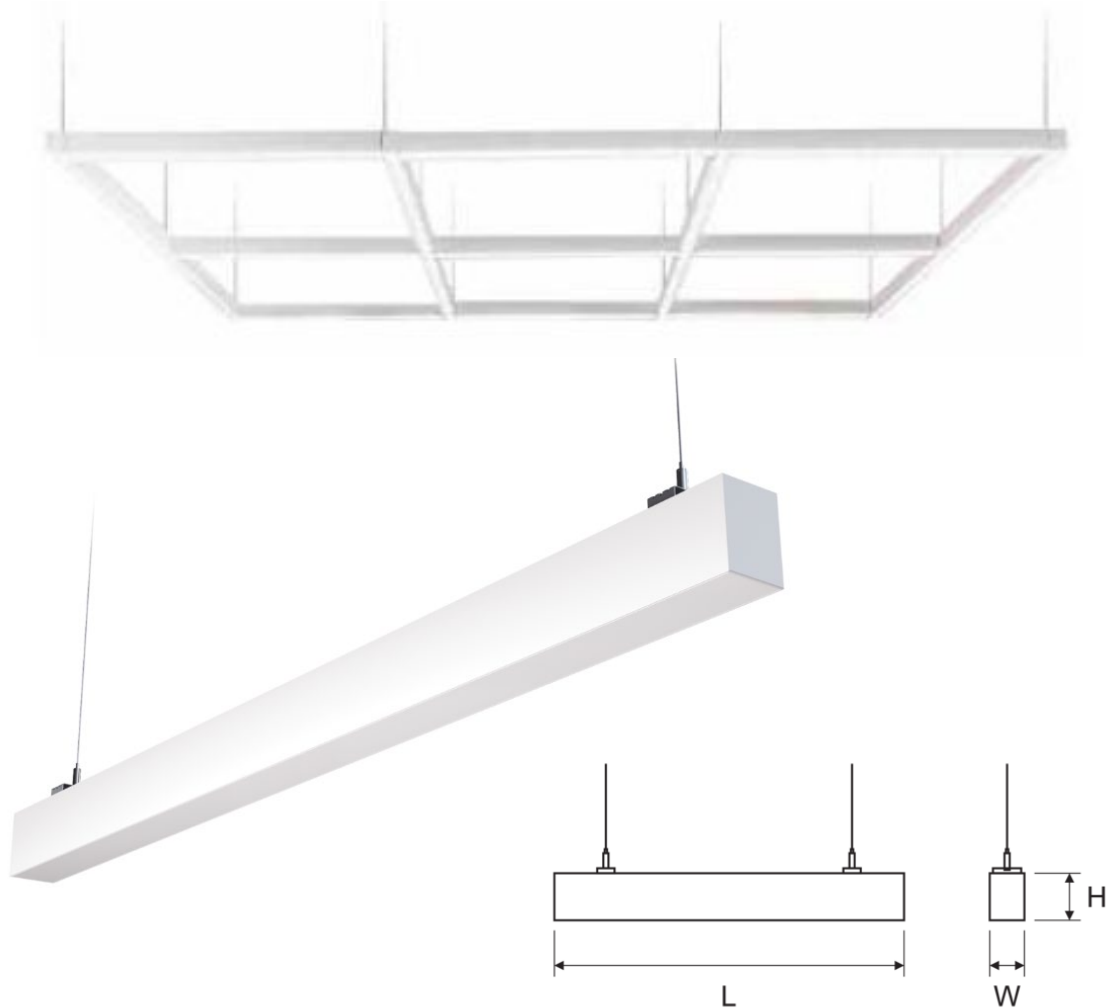

1A

1A. Linear 48" LED

Product name: Unify

Description: improved Grid system

With seamless opal cover

L 1200 mm x W 60 mm x H 80 mm

28 watt, 3550 lumen, 830, 2.8 kg

Efficiency: 126.8 lm/W

100000 hours of lifetime L80B10

For all types of grids:

2 x 3, 3 x 6, 2 x 4, 2 x 15 or more

1A

invisible
connection

1A. Linear 48" LED

Unify 1200

Modern design

Easy shipping because of one size

Perfect combination of aesthetics and ergonomics

Fast and easy mounting

Possible illuminance control

Emergency battery 1 hour possible

Passive cooling system

Well thought-out fast installation concept

Invisible illumination connection on the long lines

90% recyclable