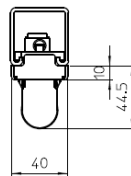

1B

1. Linear 48" LED

Product name: Unistrut grid Line

Description: Grid system based on retrofit Goldline T8 LED tubes

L 1200 mm x W 40 mm x H 44,5 mm

T8, 18 watt, 2520 lumen, 830, +/- 1.5 kg

Efficiency: 140 lm/W

For all types of grids:

2 x 3, 3 x 6, 2 x 4, 2 x 15 or more

1B

1B. Linear 48" LED

Unistrut grid line

Simple design

Easy shipping because of one size

Lightweight