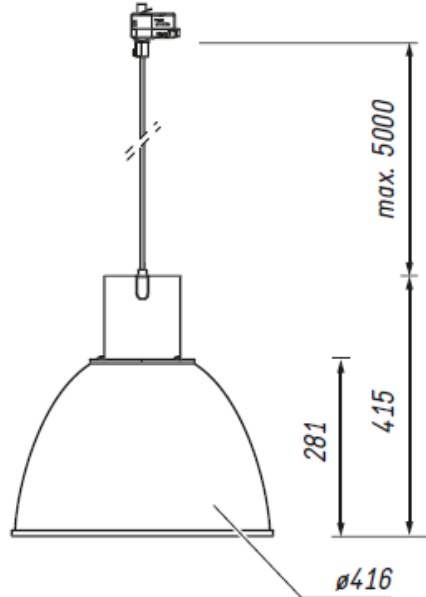

4

4. High bay light

“Suno Highbay”

5147 lumen, 40 watt, 830

FL reflector + acrylic reflector

Reflector can be selected for different heights

Options include: SSP, SP, MFL, FL

Black or white finish

D 416 mm H 415 mm

5 meter cable length

Efficiency: 129 lm/w